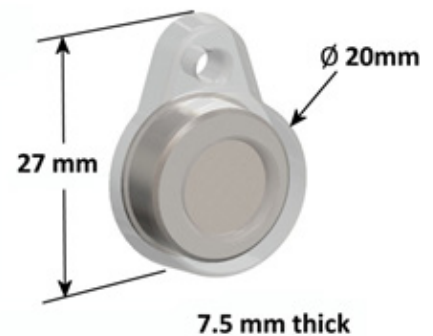

HOW TO PROGRAM AND READ YOUR IBEES?

Your ibees can be programmed and read with Thermotrack softwares (PC, Online, Weusing the Connection clamp and the **USB adapter**.

USB ADAPTER

Plug and Track
A division of Proges Plus
Lille - Lyon - Nantes
2, rue de la République

59780 - WILLEMS - France
Tél. + 33 3 20 64 63 63
info@plugandtrack.com
www.plugandtrack.com